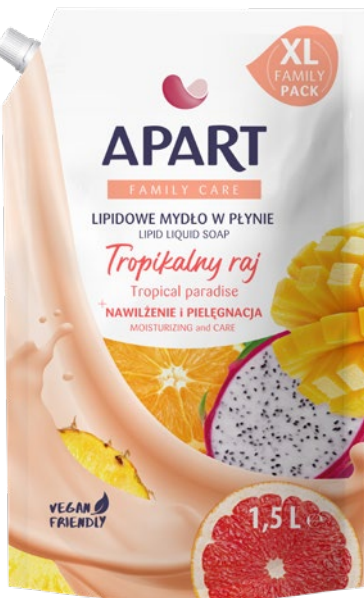

EAN: 5900931028942

NEW

APART

*For you
more!*

What fragrance suits
for your family?

FAMILY CARE

Let's take care of your family more!

Lipid liquid soap for the whole family from the Family Care line in a capacity of 1.5 liters is **the perfect choice for the whole family**. Not only does daily hand washing become a real pleasure, but it also lasts longer.

Each drop of this soap covers your hands with a delicate, creamy foam, while moisturizing and protecting the skin from drying out. Our formula, **enriched with lipids, leaves the skin soft and silky smooth**.

- **Enriched with lipids** • **Vegan Friendly**
- **Formula without microplastic**

Tropical paradise

The aroma of citrus fruits combined with the sweet scent of exotic flowers will provide a dose of **positive energy for the whole day**.